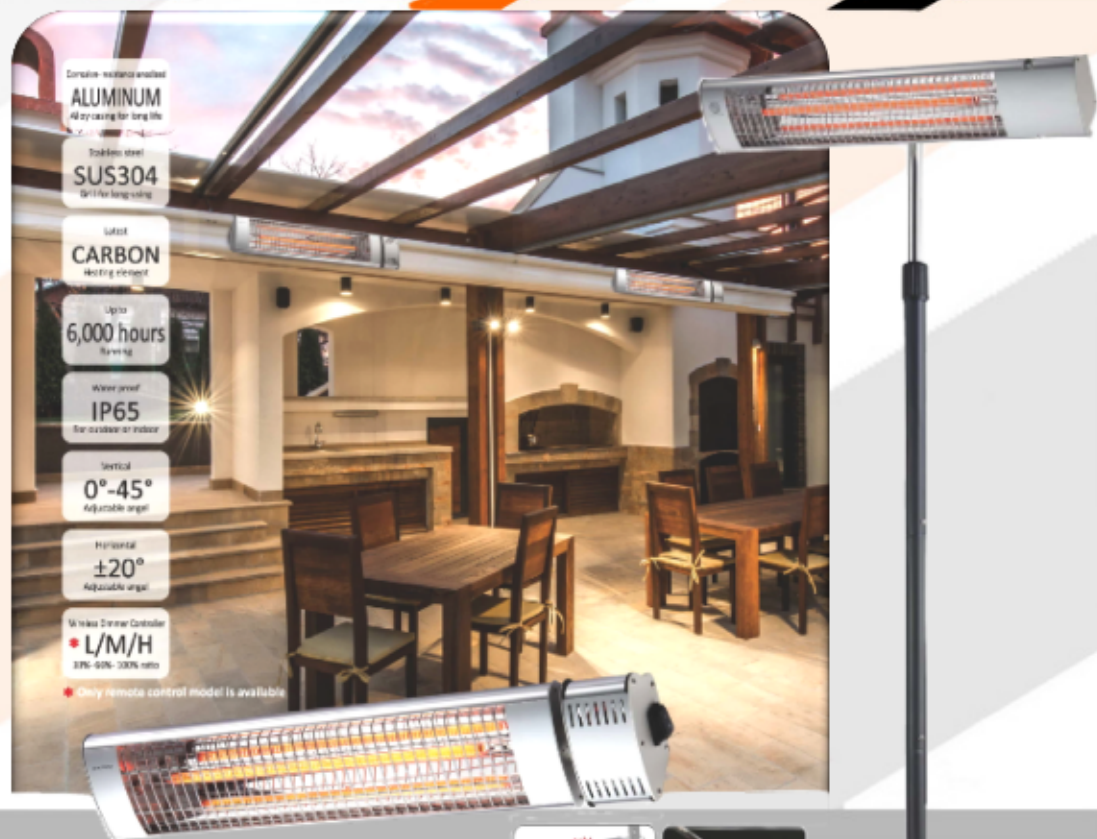

Blade

Infrared Carbon Heaters

Blade Infrared Carbon Patio Heaters.

Yandiya's Blade infrared carbon heater, with aluminium body and stainless steel Grill, is ideal for outdoor patio areas. Aesthetically pleasing design with the added control feature of a three setting on the remote control version.

Designed and manufactured to be elegantly understated to create comfort while blending in with the environment and giving a soft glow light of 300Lumen.

IP65 protection is suitable for outdoor or indoor use.

Sheathed heating element with quartz glass tube.

Model	Power	Dimensions	Weight	On/Off Control	Coverage
IH-18WR IH-18W	1800watt	658*133*88	2.6Kg	Remote Control Mechanical Switch	15SqM
Model	Height	Material	Adjustable	Weight	MOQ
IH-18US	1.4-1.8Cm	Steel Coated	0-45°C	7 Kg	50